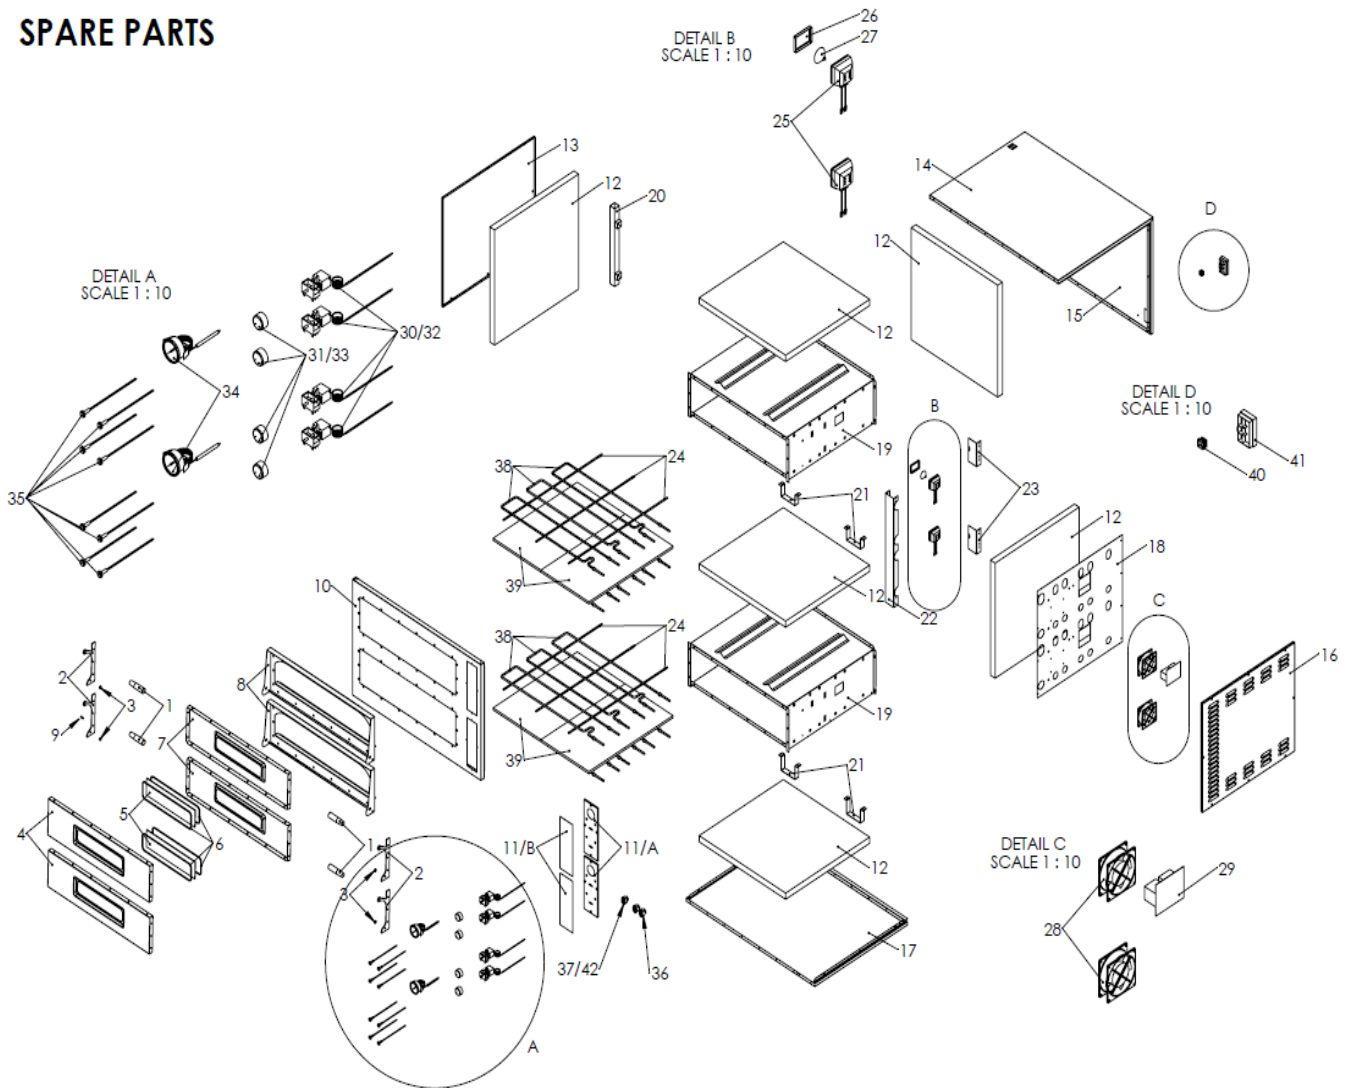

SPARE PARTS

RIF N.°	DESCRIPTION	BASIC XL 99 227053
1/A	Door Handle	7M010007
1/B	Small lateral door handles	5M200016
2/A	Door supporting plate (right)	4P100007
2/B	Door supporting plate (left)	
3	Washer	3R030001
4	Door	4P050018

5	Door Glass	5V010015
6	Door glass gasket	5G100001
7	Counterdoor	4C020028
8	Door Frame	4T020005
9	Plate fixing screws	5V500019
10	Plate fixing screws	4F020028
11/A	Control panel frame	4M020002
11/B	Control panel label	5E204401
12	Insulating material	5L010001
13	Left covering panel	4P040037
14	Top covering panel	4C030013
15	Back covering panel	4S030209
16	Right covering panel	4P040032
17	Bottom covering pannel	4B030011
18	Jacket	4I020017
19	Cooking chamber	7C010112
20	Chimney	4C030005
24	Heating elements supporting frame	4T060070
25	Lamp holder	5P110003
26	Lamp glass	5V010003
27	Lamp	5L020005
28	Fan	-
29	Circuit brakers board	5S010050
30	Thermostat	5T010001
31	Thermostat knob	5M200003
32	Timer	-
33	Timer knob	-
34	Thermometer	5T010200
35	Heating element's warning light	5L020017
36	Heating element's switch	5I100011
37	Chamber light switch	5I100017
38	Heating element	5R050420
39	Refractory stone	5P050050
41	Terminal box	5M100001
42	Electrical main switch	-